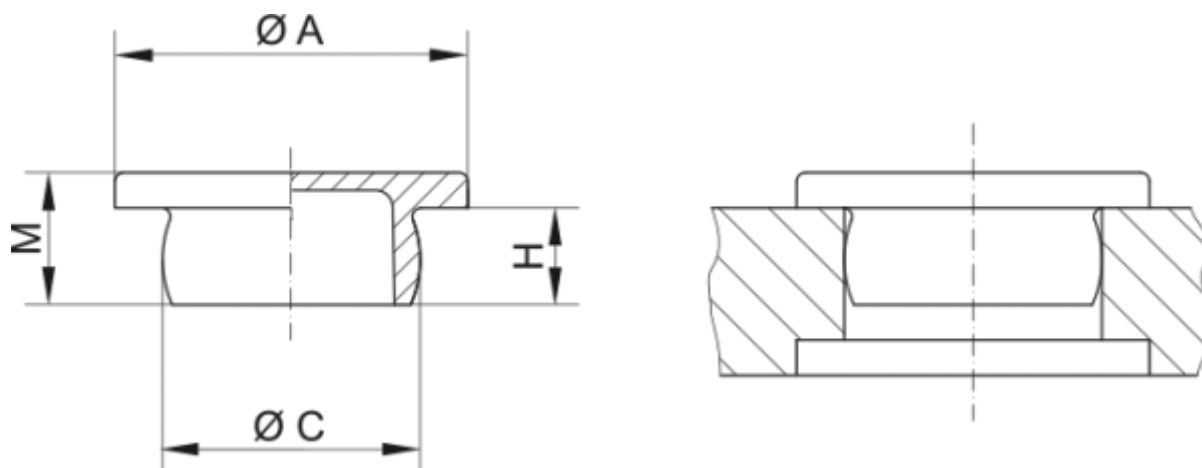

# Data Sheet

Article number: 59GPN300F22

Description: KLEE Round plug GPN 300F -  $\varnothing$  24

## Measures

---

A = 28

C = 24

H = 9

M = 12